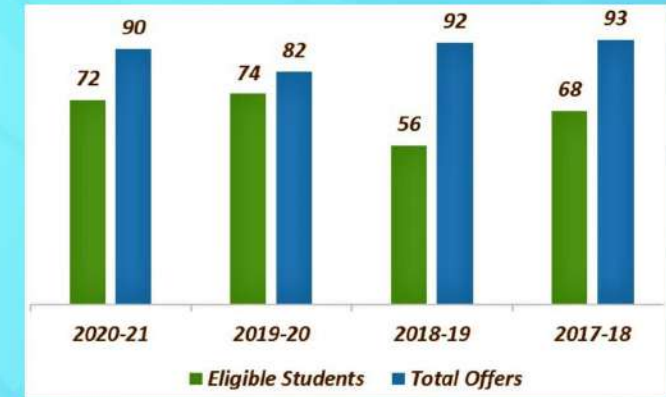

PLACEMENTS