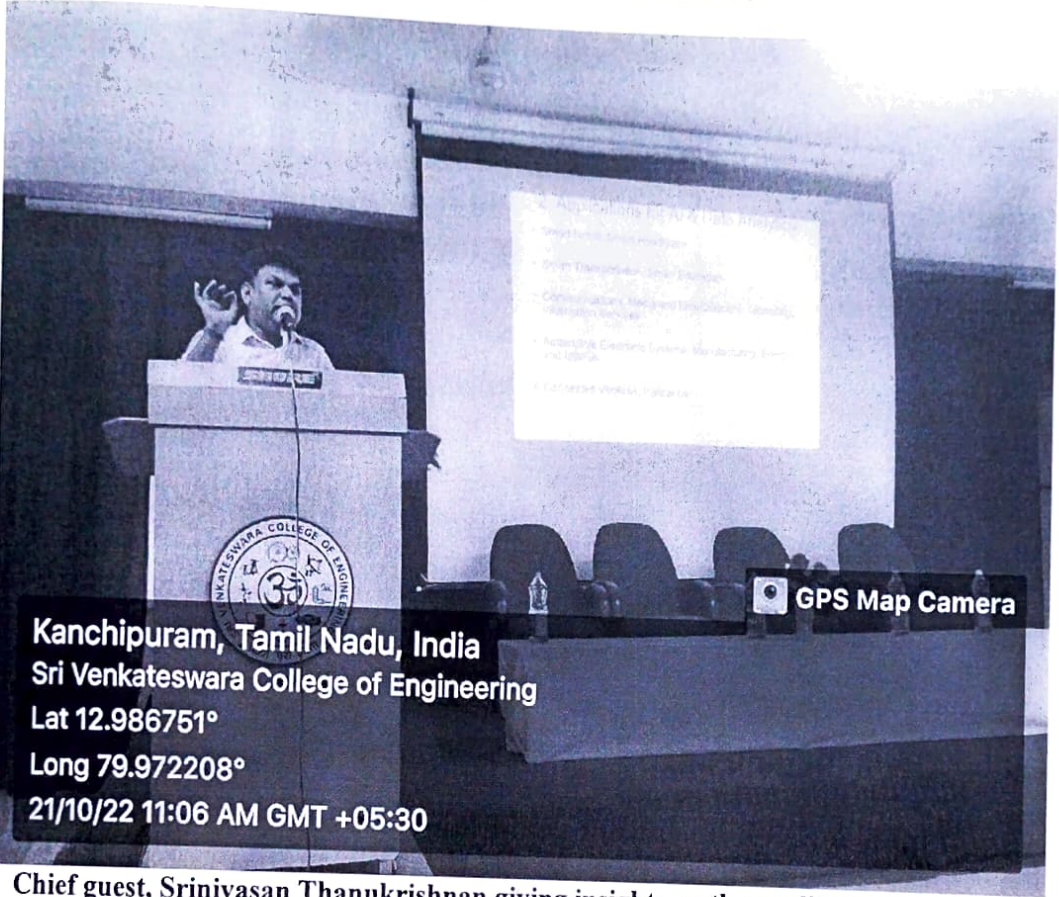

SRI VENKATESWARA COLLEGE OF ENGINEERING
(Autonomous, Affiliated to Anna University)
Pennalur, Sriperumbudur-602117

Kanchipuram, Tamil Nadu, India
Sri Venkateswara College of Engineering
Lat 12.986751°
Long 79.972208°
21/10/22 11:06 AM GMT +05:30

Chief guest, Srinivasan Thanukrishnan giving insights on the applications of AI and Data Analytics

[Handwritten signature]