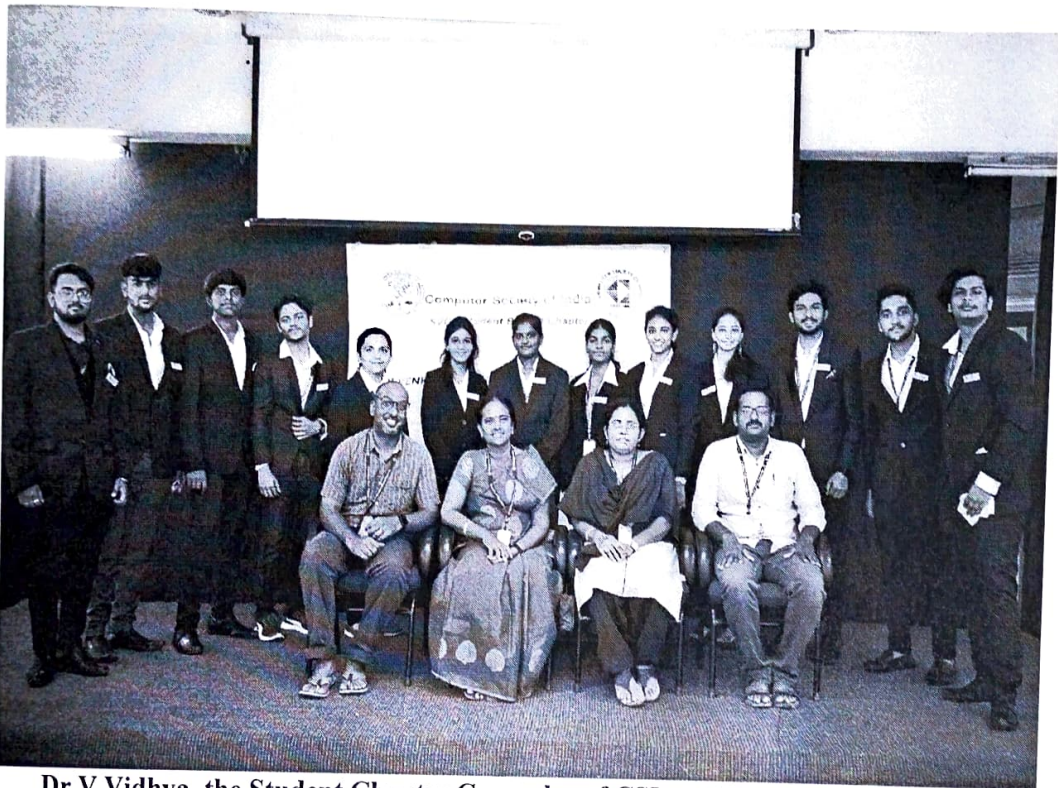

SRI VENKATESWARA COLLEGE OF ENGINEERING
(Autonomous, Affiliated to Anna University)
Pennalur, Sriperumbudur-602117

EVENT SNAPS

Dr.V.Vidhya, the Student Chapter Counselor of CSI and Head of Department of Information Technology along with the Faculty Incharge of CSI and the newly elected office bearers

Dr. V. Vidhya